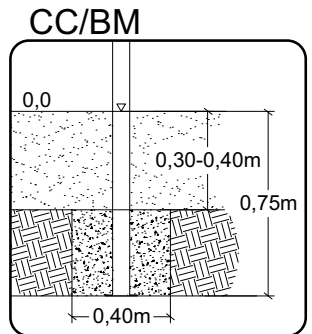

MASW113734