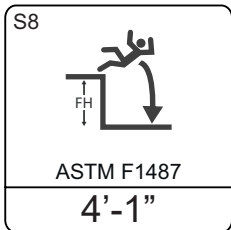

ASTM F1487

HAGS
FOR KIDS AGES
2-5
YEARS
ADULT SUPERVISION RECOMMENDED
www.hags.com